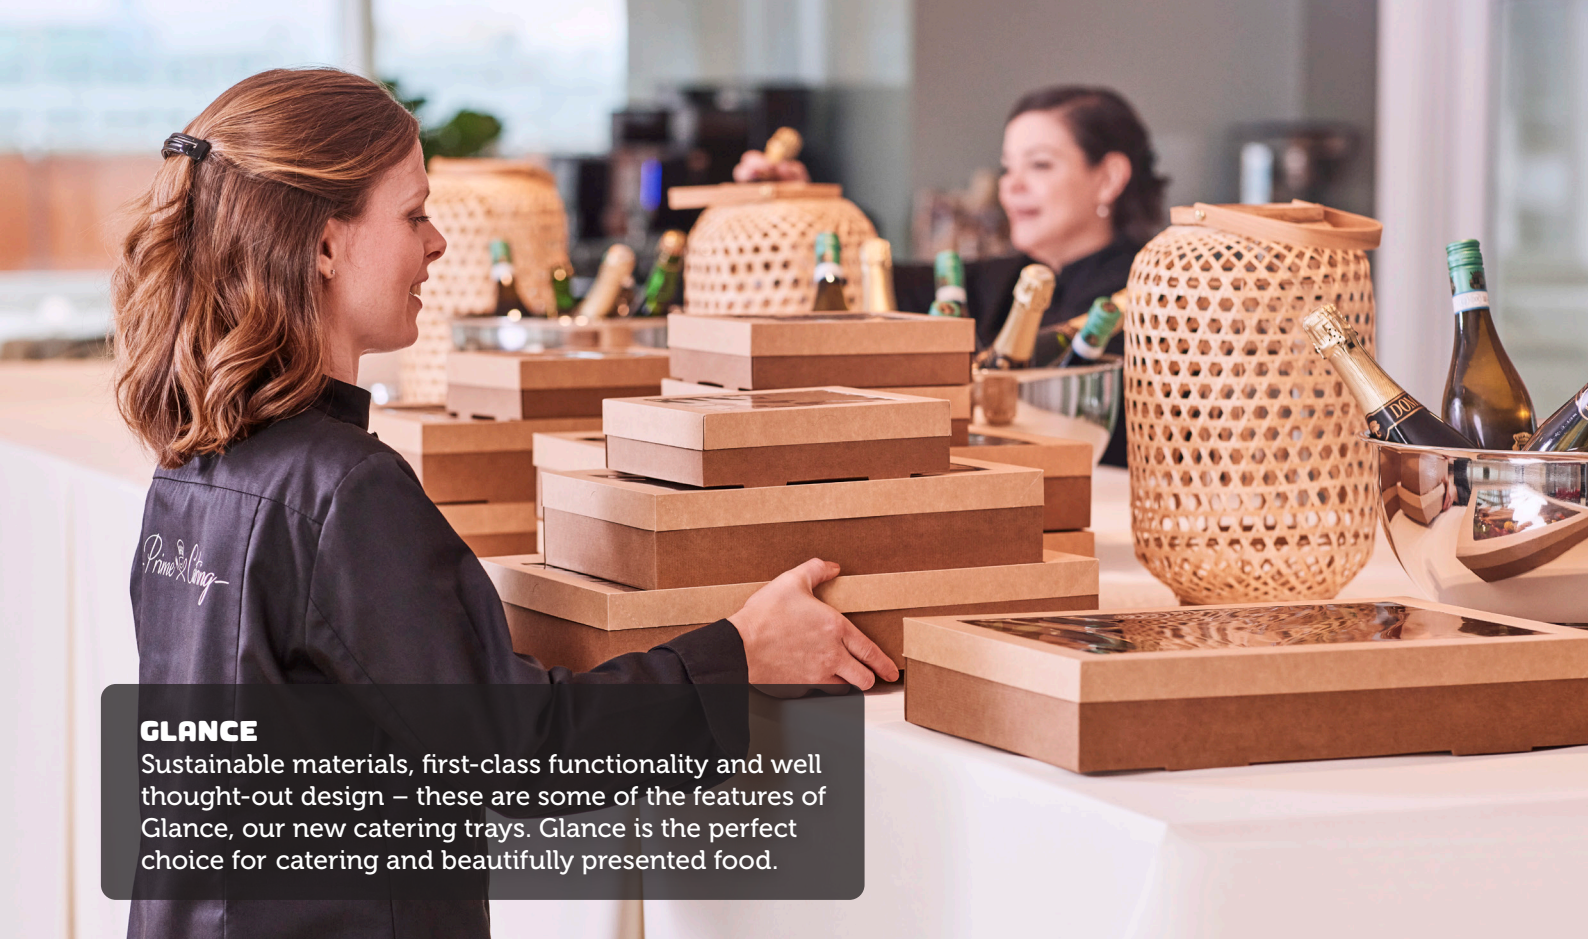

GLANCE

Sustainable materials, first-class functionality and well thought-out design – these are some of the features of Glance, our new catering trays. Glance is the perfect choice for catering and beautifully presented food.

GLANCE CATERING TRAYS

FSC™ certified paperboard +40°C / PLA-window max +40°C

New product

Responsibly sourced

Renewable material