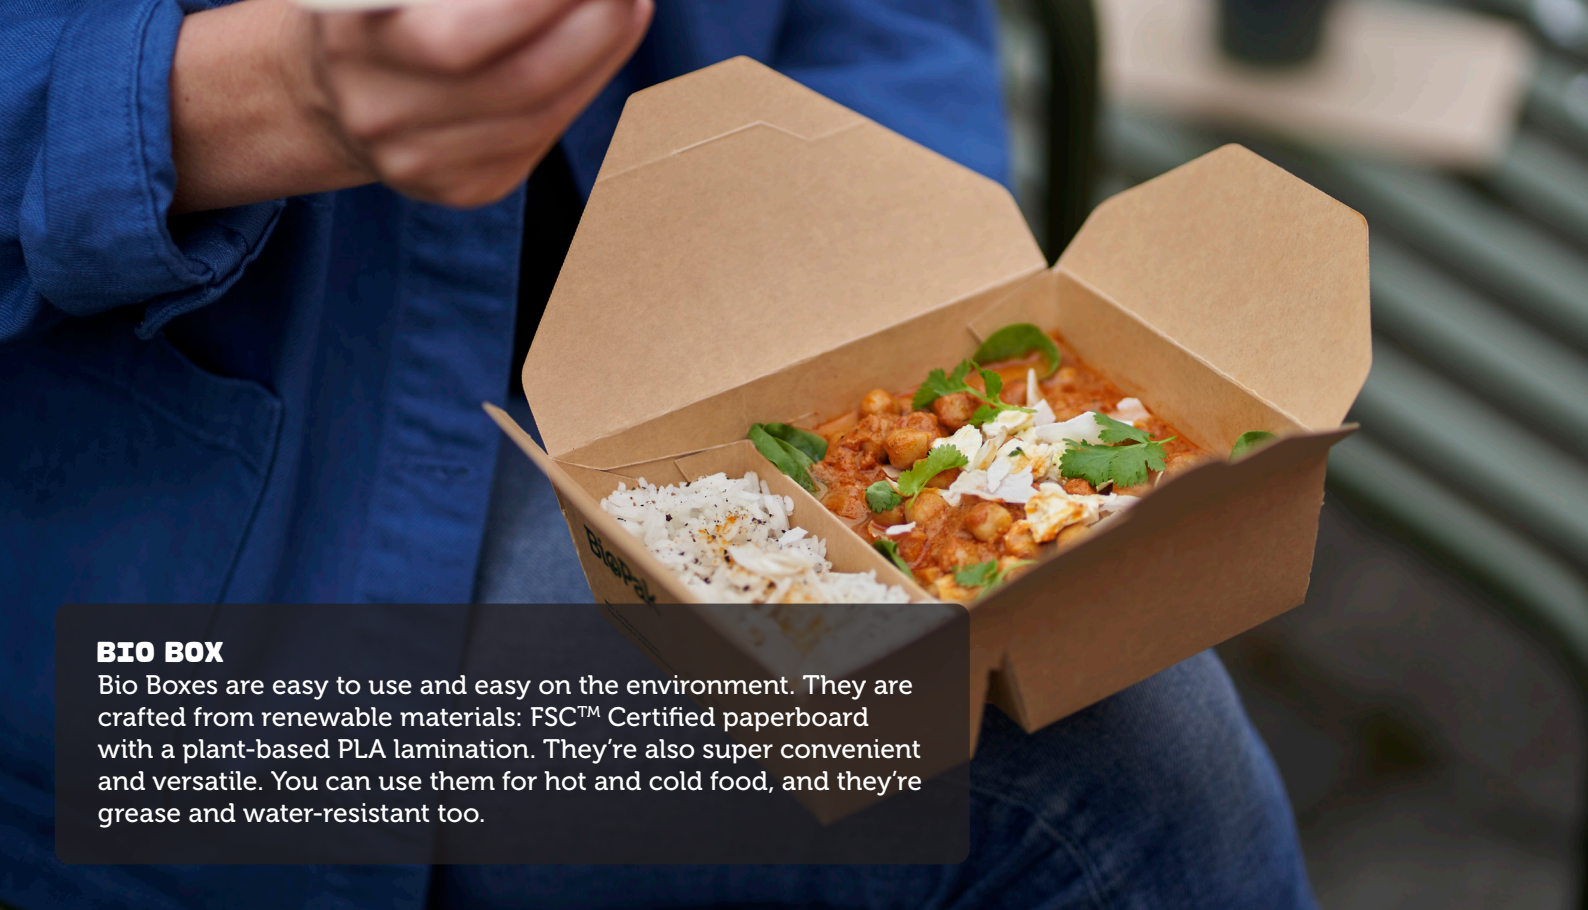

BIO BOX

Bio Boxes are easy to use and easy on the environment. They are crafted from renewable materials: FSC™ Certified paperboard with a plant-based PLA lamination. They're also super convenient and versatile. You can use them for hot and cold food, and they're grease and water-resistant too.

BIO BOX

PLA-coated FSC™ certified paperboard +100°C

Customisable

Responsibly sourced

Renewable material

Stackable

Microwave safe